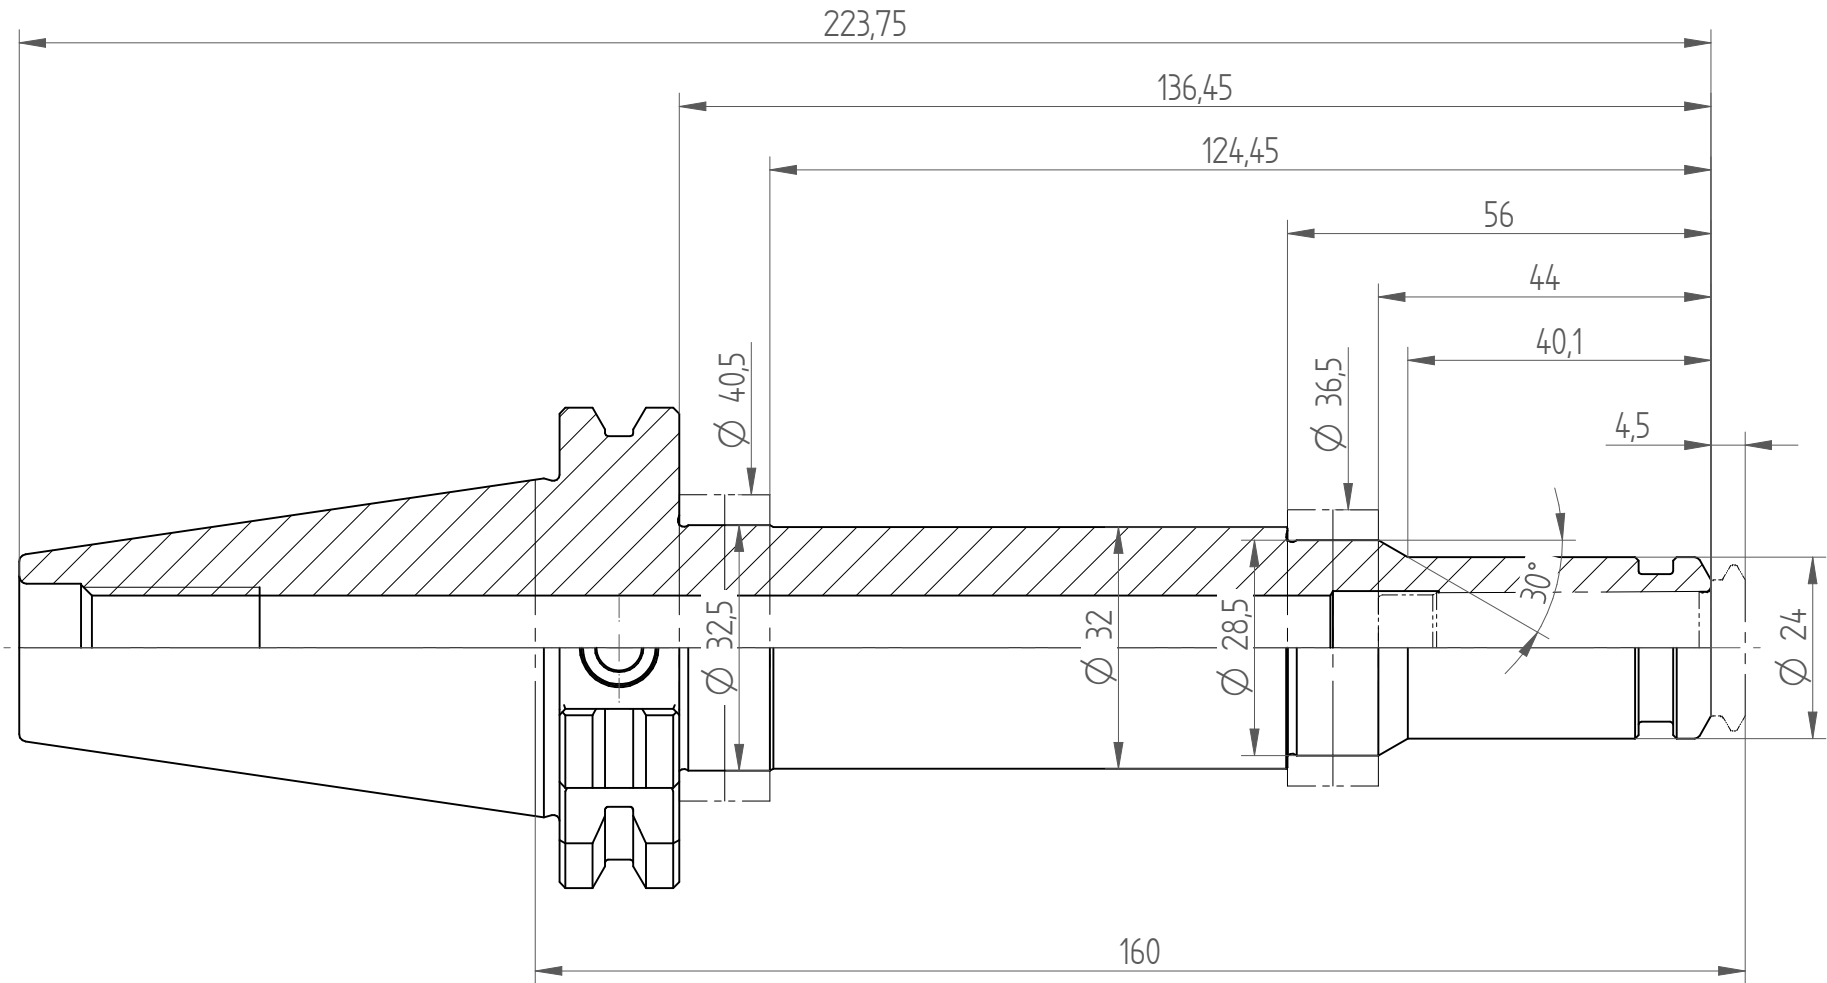

Swiss
Precision
Tools

REGO-FIX®

REGO-FIX AG
Obermattweg 60
4456 Tenniken / Switzerland

Phone +41 61 976 14 66
Fax +41 61 976 14 14
www.rego-fix.com

This is a non-controlled copy. All information given herein is subject to change without notice

The information given herein has been carefully checked and is believed to be correct. REGO-FIX, however, assumes no responsibility or liability for any errors, inaccuracies or omissions that may appear in this drawing

This document is subject to copyright laws. No part of this document may be reproduced or transmitted in any form or any means, electronic or mechanic, for any purpose, without the express written permission of REGO-FIX

Type : TC40_PG15x160_H
Part No. : 424071580
Date : 10.09.2014
Scale : 1:1